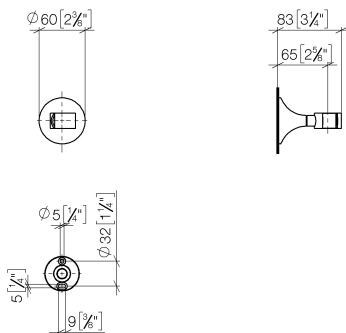

Bathtub - Series-*various*
Wall bracket - polished chrome
Article number: 28 050 809-00

- Flange diameter 2-3/8"

polished chrome

Discontinued items available to order until 31.12.9999

Dimensional drawing

mm [inches]

All dimensions in mm / inch = mm x 0,0394

Bathtub - Series-various

Wall bracket - polished chrome

Article number: 28 050 809-00

Bathtub - Series-various
Wall bracket - polished chrome
Article number: 28 050 809-00

Spare parts list

Number	Item Number	Designation	Number of units
1	05 30 31 025 00 90	fixing set	1
2	90 17 20 759 00 90	disc	1
3	09 14 15 022 90	ring	1
4	09 30 30 057 90	screw	1
5	09 30 11 024 90	disc	1
6	09 12 12 213 90	fixing cap	1
7	09 18 40 035 90	sleeve	1