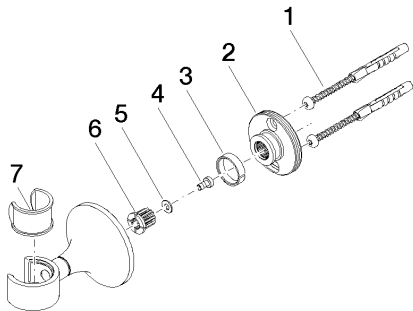

Bathtub - Series-*various*
Wall bracket - polished chrome
Article number: 28 050 809-00

- Flange diameter 2-3/8"

polished chrome

Discontinued items available to order until 31.12.9999

Dimensional drawing

mm [inches]

All dimensions in mm / inch = mm x 0,0394

Bathtub - Series-various

Wall bracket - polished chrome

Article number: 28 050 809-00

Bathtub - Series-various
Wall bracket - polished chrome
Article number: 28 050 809-00

Spare parts list

Number	Item Number	Designation	Number of units
1	05 30 31 025 00 90	fixing set	1
2	90 17 20 759 00 90	disc	1
3	09 14 15 022 90	ring	1
4	09 30 30 057 90	screw	1
5	09 30 11 024 90	disc	1
6	09 12 12 213 90	fixing cap	1
7	09 18 40 035 90	sleeve	1